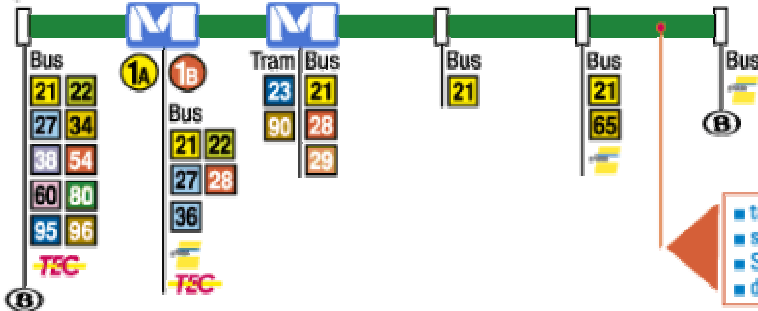

- Getting to REGIOEUROPA from **Zaventem Brussels Airport** is very easy:
 - **We suggest** that you use **bus line no 12**, that departs every 30 minutes from the airport to Place du Luxembourg. The departure is at **level 0** of the airport.
 - **TAXI** The taxi departure is at the arrivals' level of the airport.
 - **Train**. Departures to Brussels at **level -1** of the airport.
 - Get off at the Brussels Central Station (**Gare Centrale**)
 - At the same building, take the **underground**, line 1B direction **Stockel** and get off at **Art-Loi station**.
 - At Art-Loi station change to line 2 direction **Clemenceau** and get off at **Trone station**.
 - Exit to **Rue du Luxembourg** and follow this street up to its end at Place du Luxembourg.
 - Turn left in **Rue d'Arlon**.
- If you arrive by car, drive to the direction of Brussels centre and Place du Luxembourg.
- To reach from any part of the city to **Place du Luxembourg**, you can use the following bus lines: **21, 22, 27, 54, 95, 96**.

12

Brussels City Brussels Airport ✈

Brussels City
Luxembourg / Luxemburg (B)

Schuman

Diamant

Genève

NATO

Brussels Airport ✈